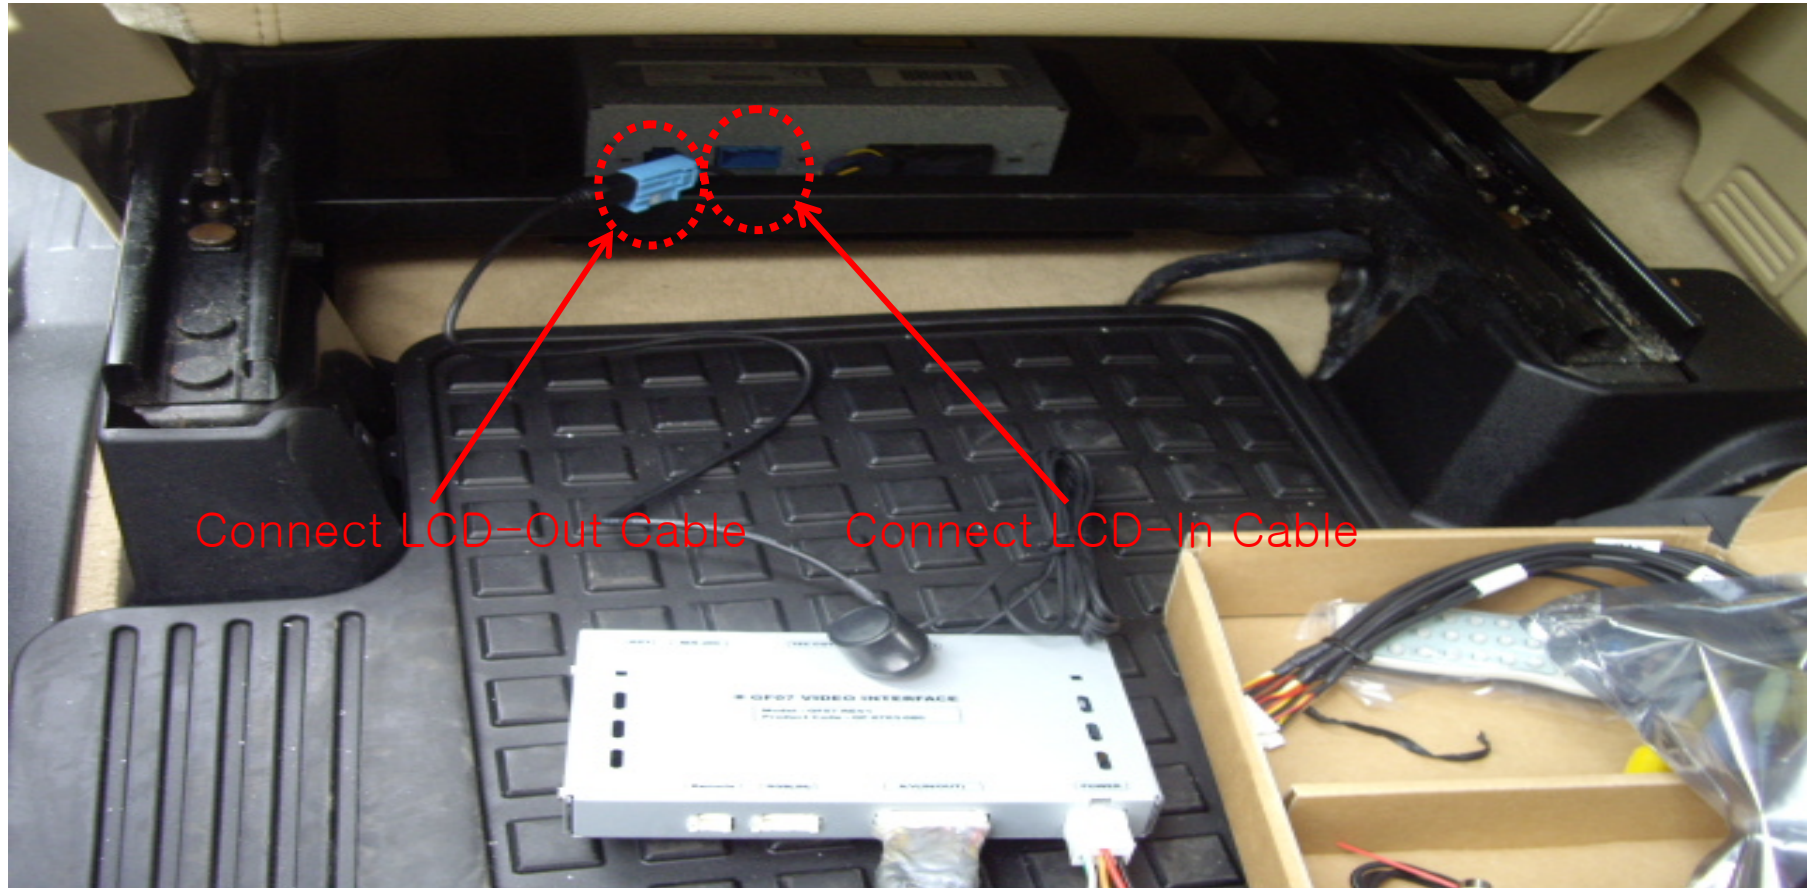

DISPLAY
TOYOTA
86111-30650
462200-1910
SER NO
117071
12V 191117071
DENSO MADE IN JAPAN
Complies with
RoHS Standard

- ① There are LCD In, Out ports marked under driver's seat like the above picture.
- ② Connect LCD-In, Out cable offered to each connector like the picture.
 - * Please refer to the Spec. regarding CAN Wiring.