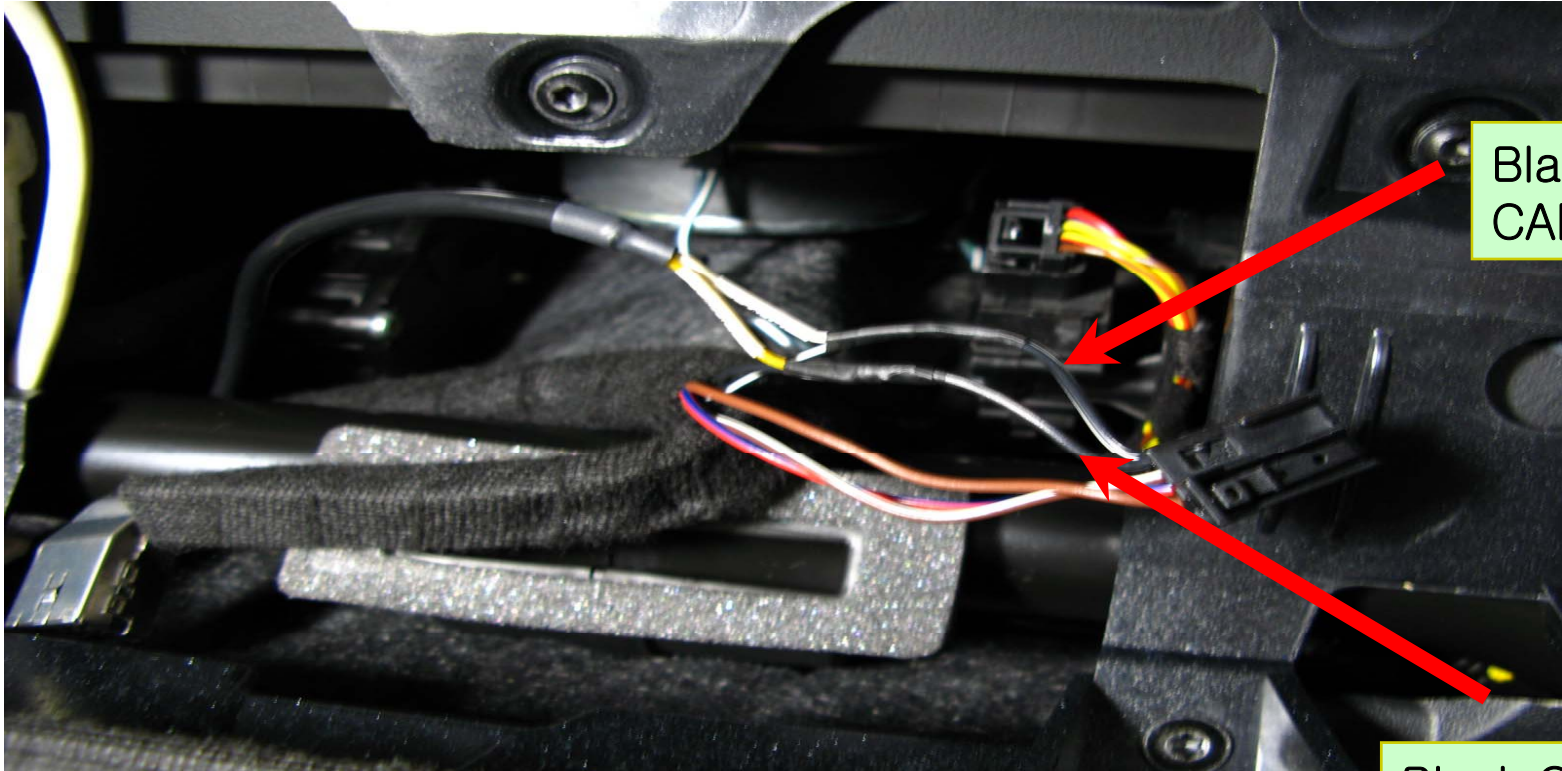

# W221 CAN Wiring Diagram

Black+White:  
CAN HIGH

Black:CAN LOW